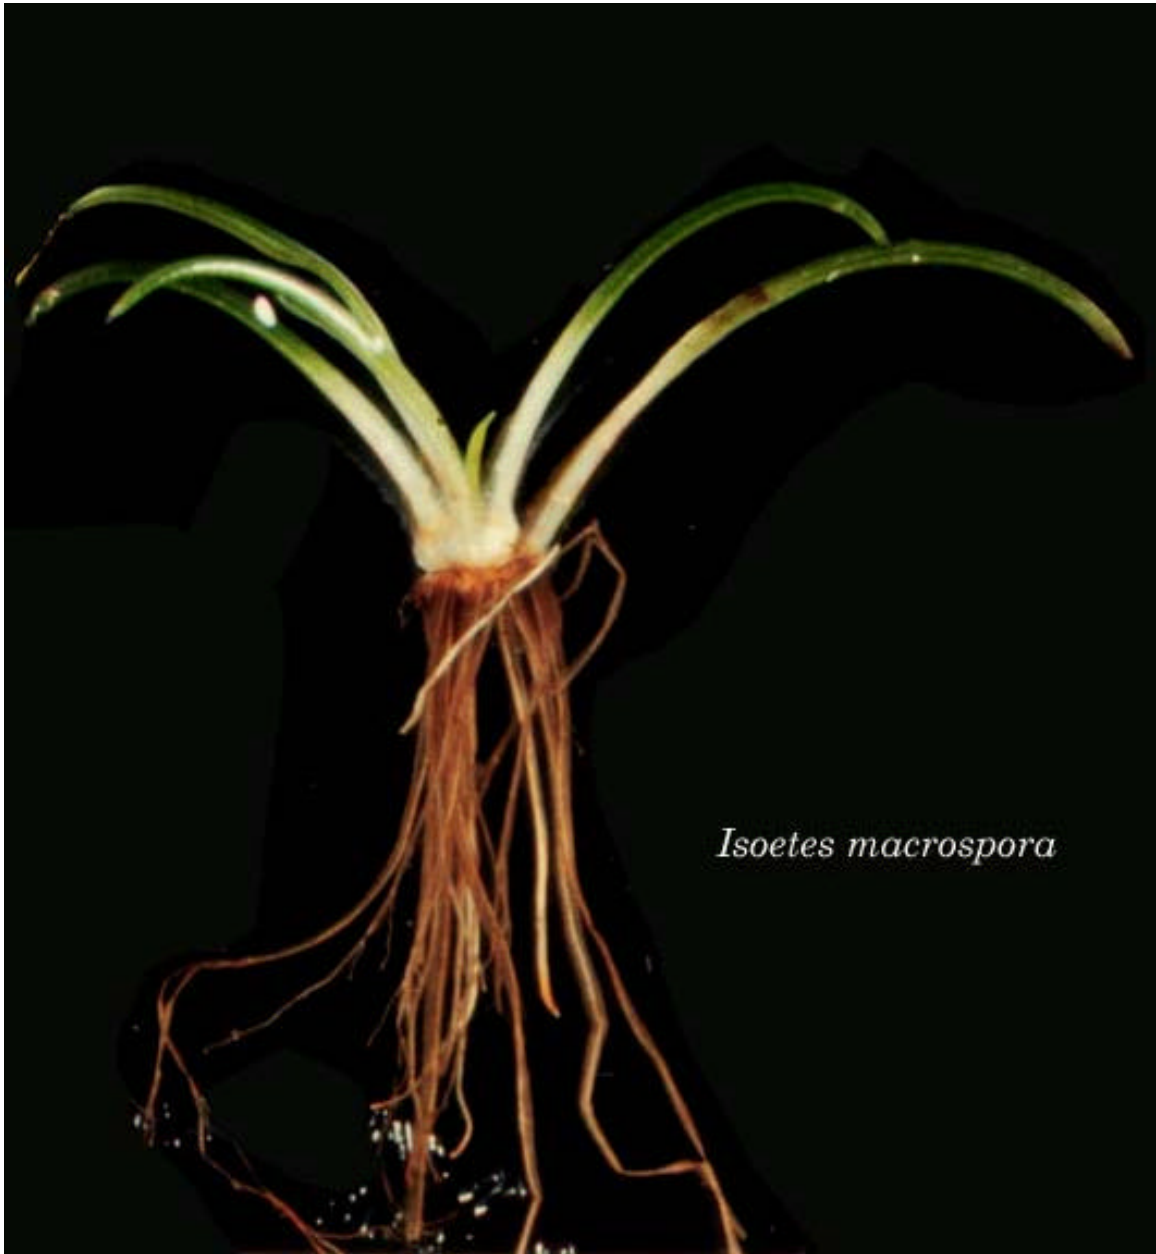

The following is a pictorial display of the aquatic plants that were identified in a survey of Eagle Lake conducted by Darrin Freshwater Institute. The survey looked at data from 1932, 1989, and 1998. The following lists all of the plants identified in the report that followed the survey. (Potamogeton Alpinus was also identified by Tim Sinnott of the New York State Department of Environmental Conservation as being present in Eagle Lake as of Feb. 2006)

Bidens Beckii (Water Marigold)

Brasenia Schreberi (Water Shield)

Ceratophyllum Demersum (Coontail)

Charophytes (Chara or Stonewort)

Dulichium Arudinaceum (Three Way Sedge)

Eleocharis Acicularis (Spike Rush)

Eleocharis Palustris (Spike Rush)

Elodea Canadensis (Waterweed)

Eriocaulon Septangulare (Pipewort)

Heteranthera Dubia (Water Stargrass)

Isoetes Echinospora (Quillwort)

Isoetes Macrospora (Quillwort)

Juncus Pelocarpus (Dwarf Rush)

Lobelia Dortmanna (Water Lobelia)

Myriophyllum Spicatum (Eurasian Watermilfoil)

Najas Flexilis (Water Naiad)

Nuphar Luteum (Yellow Water Lily)

Nymphaea Odorata (White Water Lily)

Pontedaria Cordata (Pickerelweed)